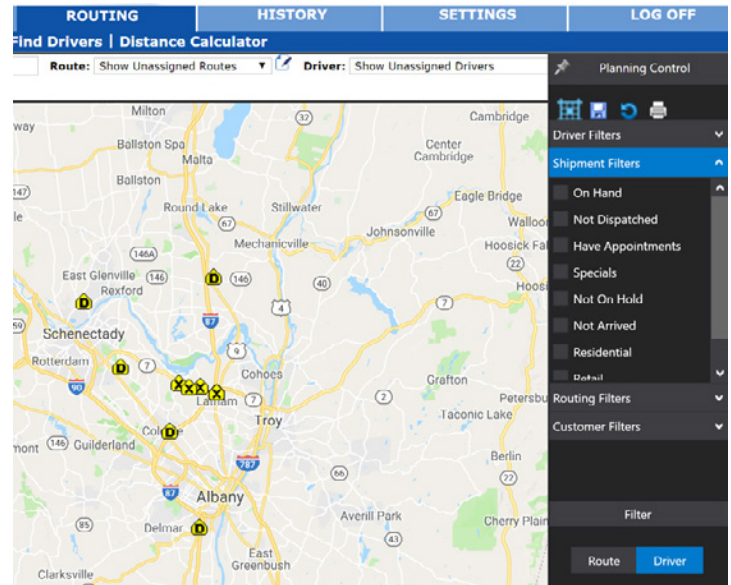

CROWN MAPS ROUTING

Routing and Manifesting Made Easy through Visual Mapping of Stops and Areas within Google Maps Platform for Better Decision Making and Increased Productivity.

Create Driver Routes on Map

Drag and Drop Groups of Shipment Orders by Area on Map to a Driver's Manifest.

Filter Views to Sort the Data Needed

By Driver, Residentials, Appointment Times, Routing and More.

Automatically Sequence the Stops on a Manifest

Set First and Last Stop to Automatically Sequence Stops by the Next Closest Stop on the Manifest.

Integrated with CFM Manifesting

The Manifest Order is Sequenced in the Same Order as the Maps Routing Manifest within the CFM Dispatch Screen.

Manifest Screen

Order Stops Save Save and Print Close

Manifest For: UNASSIGNED Company: MOBAF

 1 X	HAWB: 79981172	Set as First	Set as Last
Pieces: 12 Weight: 560 Distance from Terminal: 0 Mile(s) Assigned Order Number: 0		Address: PETSMArt 2522 4327 GENESEE VALLEY PLAZA GENESEO, NY 14454	
 2 X	HAWB: ATL00449341	Set as First	Set as Last
Pieces: 10 Weight: 4848 Distance from Terminal: 0 Mile(s) Assigned Order Number: 0		Address: UCB PHARMA INC 755 JEFFERSON ROAD ROCHESTER, NY 14623	
 3 X	HAWB: 6311JFK2915370	Set as First	Set as Last
Pieces: 1 Weight: 5 Distance from Terminal: 0 Mile(s) Assigned Order Number: 0		Address: THERMO FISHER 101 COMMERCE BLVD LIVERPOOL, NY 13088	